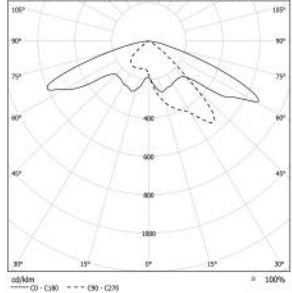

SULTAN is a classic model with extra ordinary design with wooden pole. It can be supplied at various heights and in different finishes. SULTAN creates the finishing touch to your project.

Max. Power Consumption [W] 100
Rated luminous flux [lm] 12.300 - 4000K

Max. Power Consumption [W] 85
Rated luminous flux [lm] 10.200 - 4000K

Max. Power Consumption [W] 80
Rated luminous flux [lm] 9.200 - 4000K

Max. Power Consumption [W] 70
Rated luminous flux [lm] 8.300 - 4000K

Max. Power Consumption [W] 50
Rated luminous flux [lm] 7.200 - 4000K

Armatür Ölçüleri Luminary Dimensions	530*950mm
Toplam Yükseklik Total Height	5m
Gövde Borusu Body Pole	Ahşap - Dikdörtgen Standart (Çift) Wooden Rectangle - Standart (Double)
Gövde / Body	Egzotik Ahşap / Egzotic Wood
Yüzey İşlemi Surface Treatment	Dış etkenlere dayanıklı 3 kat vernik uygulanmıştır. 3 layers of varnish resist to external factors is applied.
Taban ve Konsol Base and Bracket	Çelik malzemeden üretilmiştir. Manufactured from Steel
Dekoratif Parçalar Decorative Parts	Tüm dekoratif parçalar kuma döküm tekniği ile yüksek kalite alüminyumdan (ETIAL 160) üretilmiştir. All decorative parts are manufactured from high quality aluminium (ETIAL 160) by sand casting technique
Armatür Luminary Part	Alüminyumdan üretilmiştir. Manufactured from Aluminium
Boya Paint	Tüm RAL kodları veya Özel Mimari Etketli boyalar All RAL Codes or Special architectural paints
Difüzör / Diffuser	PMMA
Koruma Sınıfı Protection Class	IP65
Direnç Sınıfı Insulation Class	ClassII
Montaj Detayı Mounting Detail	Ankaraj Sistemi Anchor System