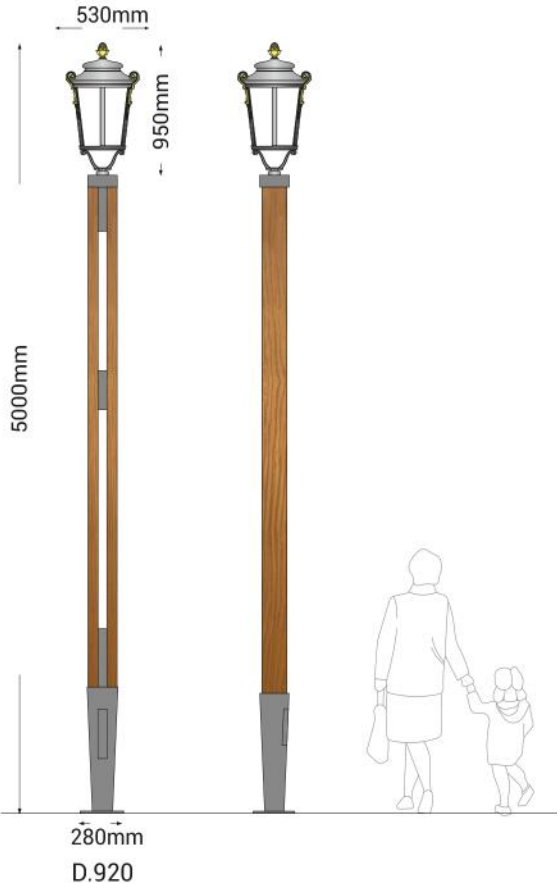

SULTAN is a classic model with extra ordinary design with wooden pole. It can be supplied at various heights and in different finishes. SULTAN creates the finishing touch to your project.

Max. Power Consumption [W] 100
Rated luminous flux [lm] 12.300 - 4000K

Max. Power Consumption [W] 85
Rated luminous flux [lm] 10.200 - 4000K

Max. Power Consumption [W] 80
Rated luminous flux [lm] 9.200 - 4000K

Max. Power Consumption [W] 70
Rated luminous flux [lm] 8.300 - 4000K

Max. Power Consumption [W] 50
Rated luminous flux [lm] 7.200 - 4000K

Armatür Ölçüleri Luminary Dimensions	530*950mm
Toplam Yükseklik Total Height	5m
Gövde Borusu Body Pole	Ahşap - Dikdörtgen Standart (Çift) Wooden Rectangle - Standart (Double)
Gövde / Body	Egzotik Ahşap / Egzotic Wood
Yüzey İşlemi Surface Treatment	Dış etkenlere dayanıklı 3 kat vernik uygulanmıştır. 3 layers of varnish resist to external factors is applied.
Taban ve Konsol Base and Bracket	Çelik malzemeden üretilmiştir. Manufactured from Steel
Dekoratif Parçalar Decorative Parts	Tüm dekoratif parçalar kuma döküm tekniği ile yüksek kalite alüminyumdan (ETIAL 160) üretilmiştir. All decorative parts are manufactured from high quality aluminium (ETIAL 160) by sand casting technique
Armatür Luminary Part	Alüminyumdan üretilmiştir. Manufactured from Aluminium
Boya Paint	Tüm RAL kodları veya Özel Mimari Etketli boyalar All RAL Codes or Special architectural paints
Difüzör / Diffuser	PMMA
Koruma Sınıfı Protection Class	IP65
Direnç Sınıfı Insulation Class	ClassII
Montaj Detayı Mounting Detail	Ankaraj Sistemi Anchor System