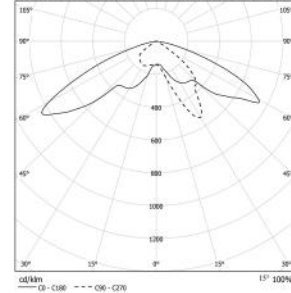

SULTAN is a classic model with extra ordinary design with wooden pole. It can be supplied at various heights and in different finishes. SULTAN creates the finishing touch to your project.

Max. Power Consumption [W] 100
Rated luminous flux [lm] 12.300 - 4000K

Max. Power Consumption [W] 85
Rated luminous flux [lm] 10.200 - 4000K

Max. Power Consumption [W] 80
Rated luminous flux [lm] 9.200 - 4000K

Max. Power Consumption [W] 70
Rated luminous flux [lm] 8.300 - 4000K

Max. Power Consumption [W] 50
Rated luminous flux [lm] 7.200 - 4000K

Armatür Ölçüleri Luminary Dimensions	530*950mm
Toplam Yükseklik Total Height	5m
Gövde Borusu Body Pole	Ahşap - Dikdörtgen Standart (Çift) Wooden Rectangle - Standart (Double)
Gövde / Body	Egzotik Ahşap / Egzotic Wood
Yüzey İşlemi Surface Treatment	Dış etkenlere dayanıklı 3 kat vernik uygulanmıştır. 3 layers of varnish resist to external factors is applied.
Taban ve Konsol Base and Bracket	Çelik malzemeden üretilmiştir. Manufactured from Steel
Dekoratif Parçalar Decorative Parts	Tüm dekoratif parçalar kuma döküm tekniği ile yüksek kalite alüminyumdan (ETIAL 160) üretilmiştir. All decorative parts are manufactured from high quality aluminium (ETIAL 160) by sand casting technique
Armatür Luminary Part	Alüminyumdan üretilmiştir. Manufactured from Aluminium
Boya Paint	Tüm RAL kodları veya Özel Mimari Etketli boyalar All RAL Codes or Special architectural paints
Difüzör / Diffuser	PMMA
Koruma Sınıfı Protection Class	IP65
Direnç Sınıfı Insulation Class	ClassII
Montaj Detayı Mounting Detail	Ankaraj Sistemi Anchor System