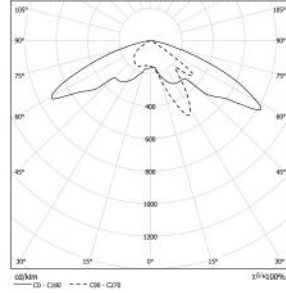

SULTAN is a classic model with extra ordinary design with wooden pole. It can be supplied at various heights and in different finishes. SULTAN creates the finishing touch to your project.

Max. Power Consumption [W] 100
Rated luminous flux [lm] 12.300 - 4000K

Max. Power Consumption [W] 85
Rated luminous flux [lm] 10.200 - 4000K

Max. Power Consumption [W] 80
Rated luminous flux [lm] 9.200 - 4000K

Max. Power Consumption [W] 70
Rated luminous flux [lm] 8.300 - 4000K

Max. Power Consumption [W] 50
Rated luminous flux [lm] 7.200 - 4000K

Armatür Ölçüleri Luminary Dimensions	530*950mm
Toplam Yükseklik Total Height	5m
Gövde Borusu Body Pole	Ahşap - Dikdörtgen Standart (Çift) Wooden Rectangle - Standart (Double)
Gövde / Body	Egzotik Ahşap / Egzotic Wood
Yüzey İşlemi Surface Treatment	Dış etkenlere dayanıklı 3 kat vernik uygulanmıştır. 3 layers of varnish resist to external factors is applied.
Taban ve Konsol Base and Bracket	Çelik malzemeden üretilmiştir. Manufactured from Steel
Dekoratif Parçalar Decorative Parts	Tüm dekoratif parçalar kuma döküm tekniği ile yüksek kalite alüminyumdan (ETIAL 160) üretilmiştir. All decorative parts are manufactured from high quality aluminium (ETIAL 160) by sand casting technique
Armatür Luminary Part	Alüminyumdan üretilmiştir. Manufactured from Aluminium
Boya Paint	Tüm RAL kodları veya Özel Mimari Etketli boyalar All RAL Codes or Special architectural paints
Difüzör / Diffuser	PMMA
Koruma Sınıfı Protection Class	IP65
Direnç Sınıfı Insulation Class	ClassII
Montaj Detayı Mounting Detail	Ankaraj Sistemi Anchor System